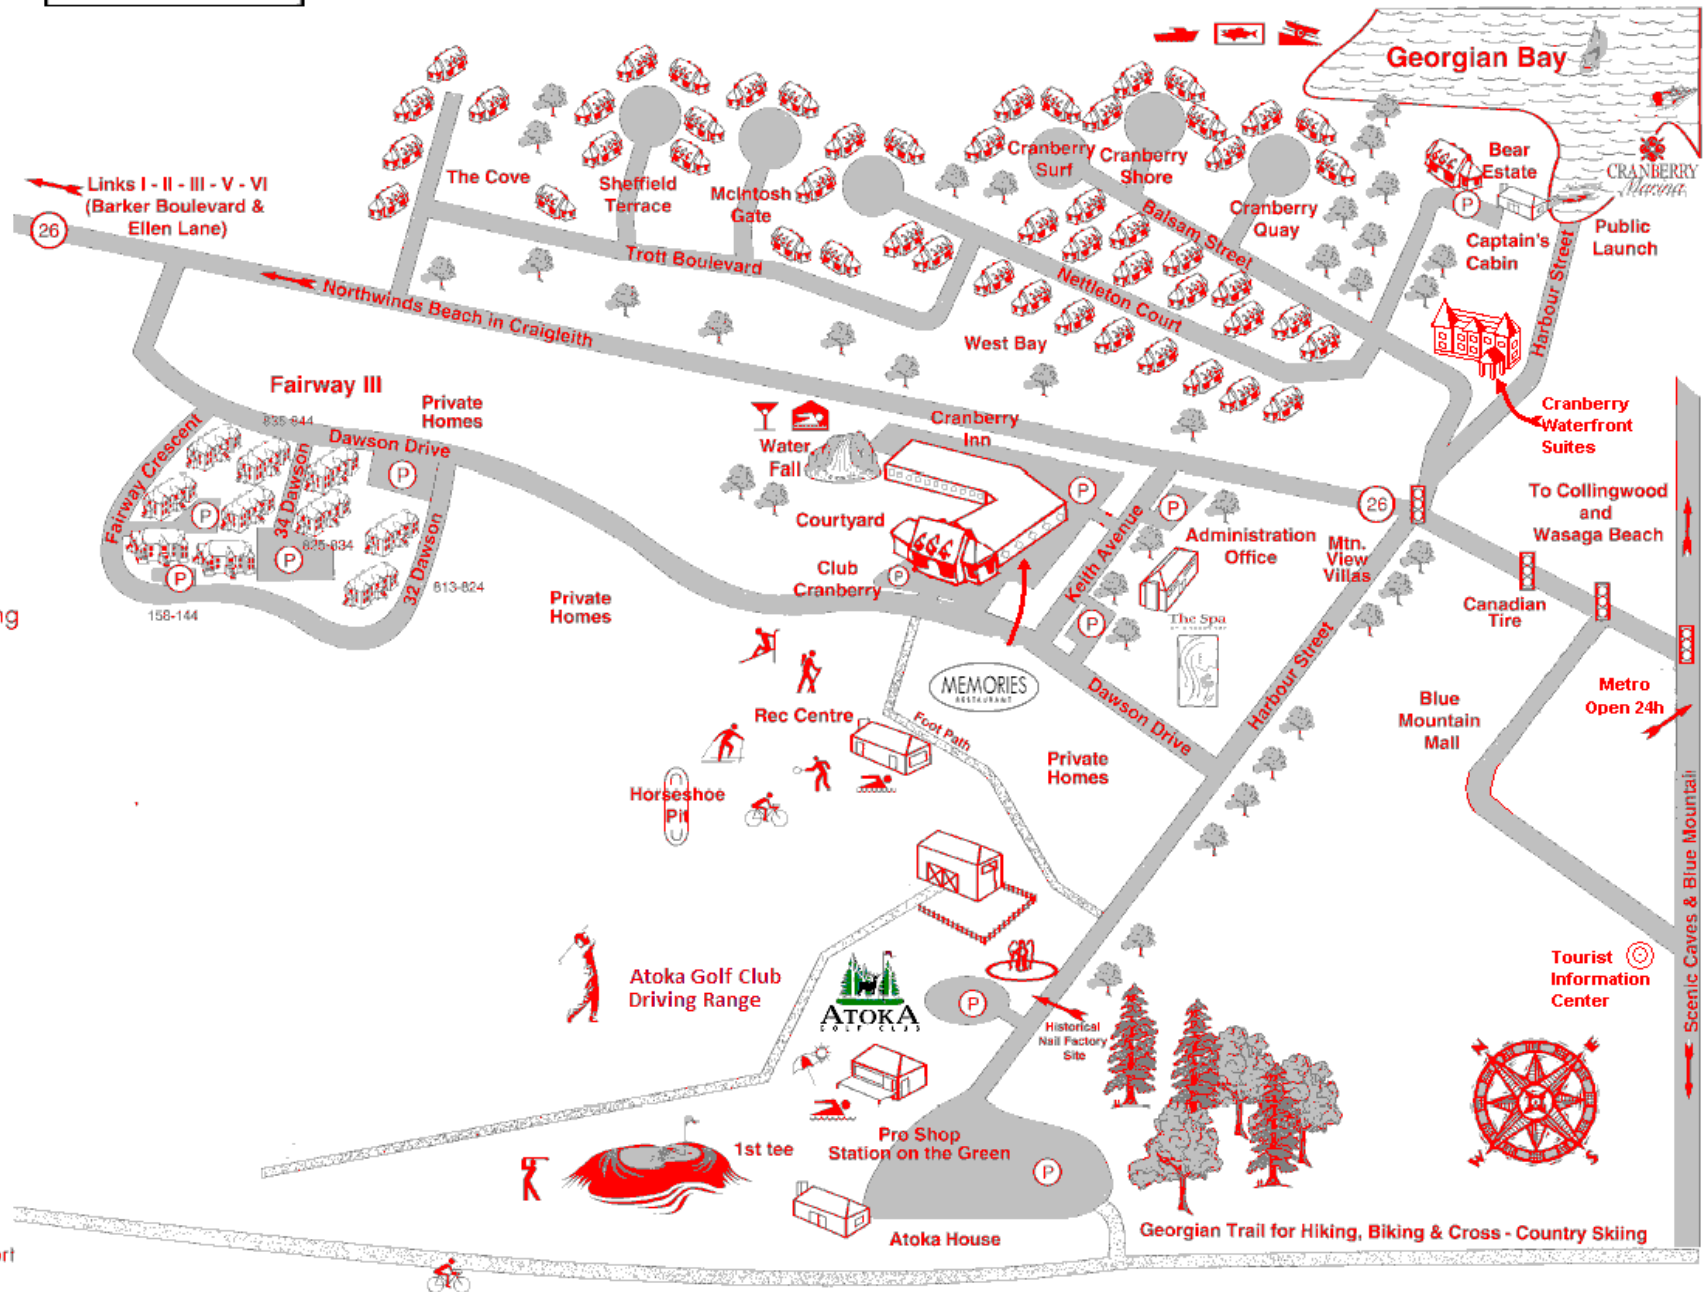

Resort Map

LEGEND

- Docking Facilities
- Boating
- Cycling
- Ice Fishing
- Golf
- Hiking
- Indoor Pool
- Bar
- Cross-Country Skiing
- Playground
- Outdoor Pool
- Tennis
- Sun Deck

Pro Shop – 7.691
 Dining Reservations – 7.565
 Rec Centre – 7.101
 Hotel operator – 0
 8 for long distance
 9 for local or toll free
 Welcome to our smoke free resort

Scenic Caves & Blue Mountain